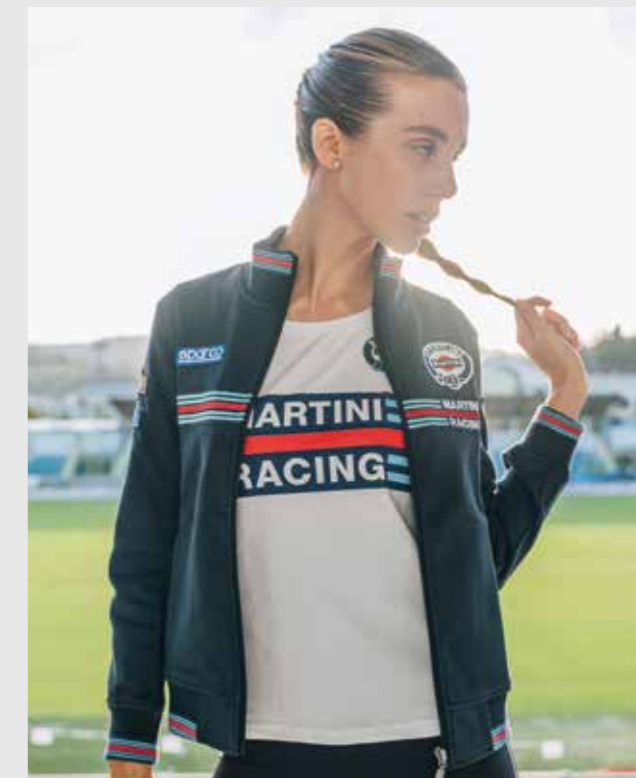

MADE IN ITALY

T-SHIRT REPLICA MARTINI RACING

Original t-shirt replica of the iconic Sparco - Martini Racing suit.

Sizes | XS - 3XL

Material | Stretch jersey - 95% cotton
5% elastane - 170 gr/m².

> € 40,00 VAT not included

LADY FIT MARTINI RACING

Sizes | XS - L

Material | Stretch jersey - 95% cotton
5% elastane - 170 gr/m².

> € 40,00 VAT not included

MADE IN ITALY

LONG SLEEVES T-SHIRT REPLICA MARTINI RACING

Long sleeves high collar t-shirt, original replica of the iconic Sparco - Martini Racing.

Sizes | S - XXL

Material | Stretch jersey - 95% cotton
5% elastane - 170 gr/m².

> € 42,00 VAT not included