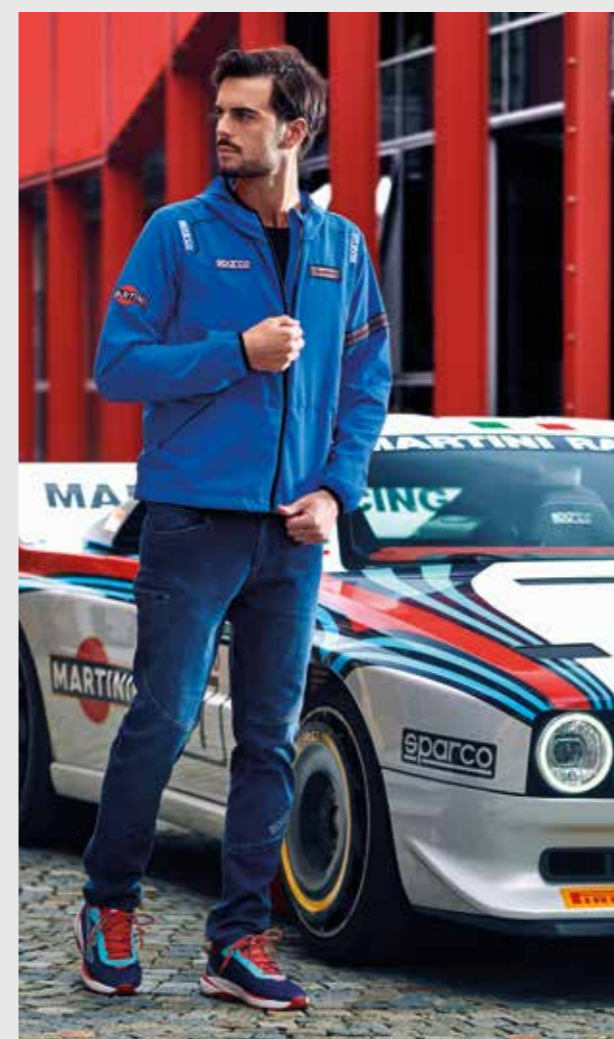

**WINDSTOPPER >>>
MARTINI RACING**

Wind breaker is a soft, lightweight jacket made in wind/water-repellent fabric with Martini Racing logos and stripes.

Sizes | S - 3XL

Material | 100% polyester - 100 gr/m².

> € 56,00 VAT not included