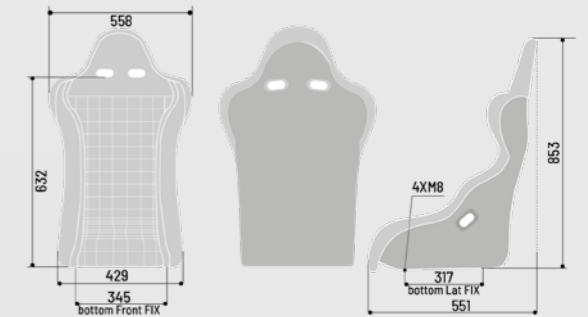

008016RMRBM - PETROL BLUE