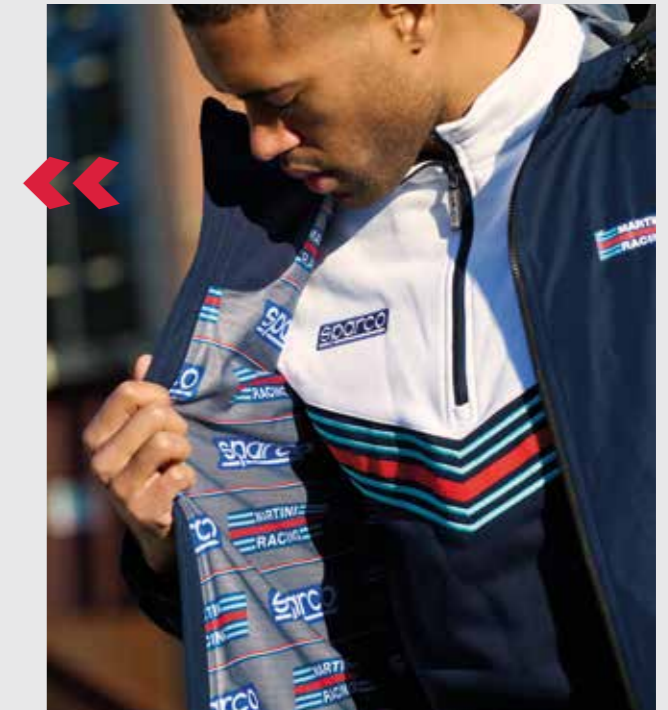

HALF ZIP SWEATSHIRT
MARTINI RACING

Half zip sweatshirt inspired by the iconic Sparco - Martini Racing suit. Embroidered logos.

Sizes | XS - XXL

Material | 90% cotton - 10% polyester
300 gr/m².

> € 91,00 VAT not included

NEW

NEW SL WINDBREAKER
MARTINI RACING

Rain and windproof jacket with customized Sparco - Martini Racing lining.

Sizes | XS - 3XL

Material | 100% Polyester + TPU.

Lining | 95% polyester - 5% elastane.

Customisable | On request.

> € 195,00 VAT not included