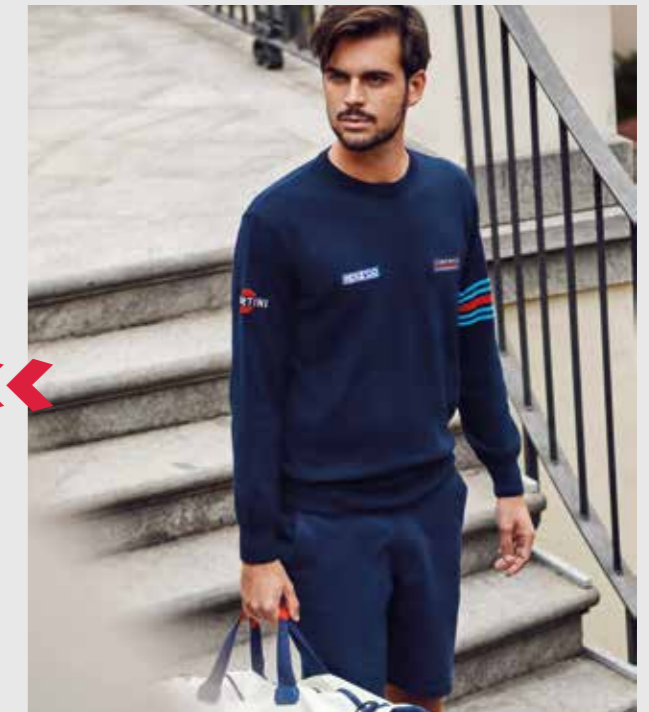

01277MRBM..