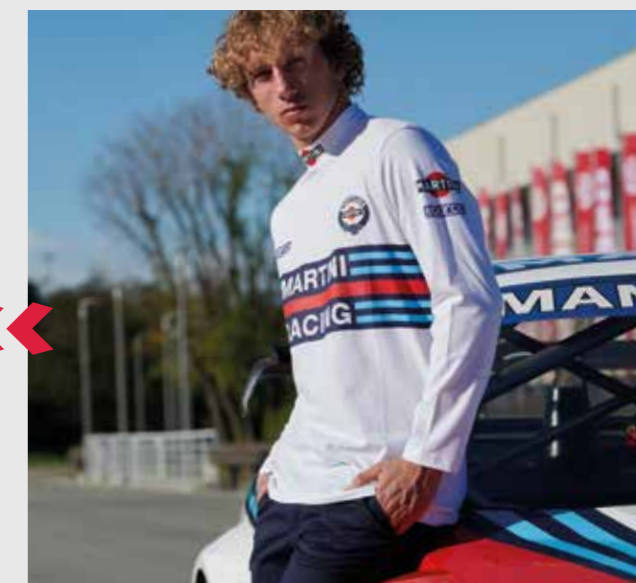

MADE IN ITALY

T-SHIRT REPLICA MARTINI RACING

Original t-shirt replica of the iconic Sparco - Martini Racing suit.

Sizes | XS - 3XL

Material | Stretch jersey - 95% cotton
5% elastane - 170 gr/m².

> € 40,00 VAT not included

LADY FIT MARTINI RACING

Sizes | XS - L

Material | Stretch jersey - 95% cotton
5% elastane - 170 gr/m².

> € 40,00 VAT not included

MADE IN ITALY

LONG SLEEVES T-SHIRT REPLICA MARTINI RACING

Long sleeves high collar t-shirt, original replica of the iconic Sparco - Martini Racing.

Sizes | S - XXL

Material | Stretch jersey - 95% cotton
5% elastane - 170 gr/m².

> € 42,00 VAT not included