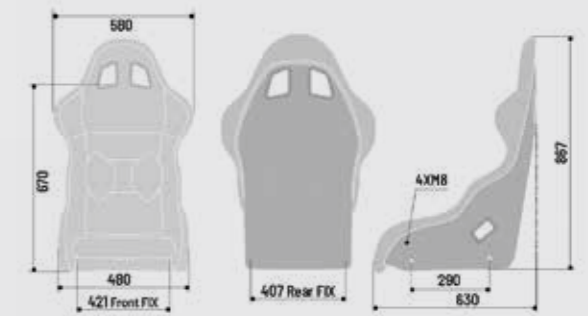

MANUFACTURER: SPARCO
MODEL: LEGEND
HOM. NO: CS.459.20
FIA STANDARD: 8855-1999

LEGEND
MARTINI RACING

Original replica of Sparco carbon-kevlar seats used in the 80s on leading rally cars.

Homologation | FIA8856 - 2018

> € 1.200,00 VAT not included

MANUFACTURER: SPARCO
MODEL: PRO 2000 QRT
HOM. NO: CS.424.19
FIA STANDARD: 8855-1999

PRO 2000
MARTINI RACING

QRT technology seat customized with the iconic Martini Racing liver in the 80s original colors.

Homologation | FIA8856 - 2018

> € 654,00 VAT not included

008021ZMRGR - ELEPHANT GREY